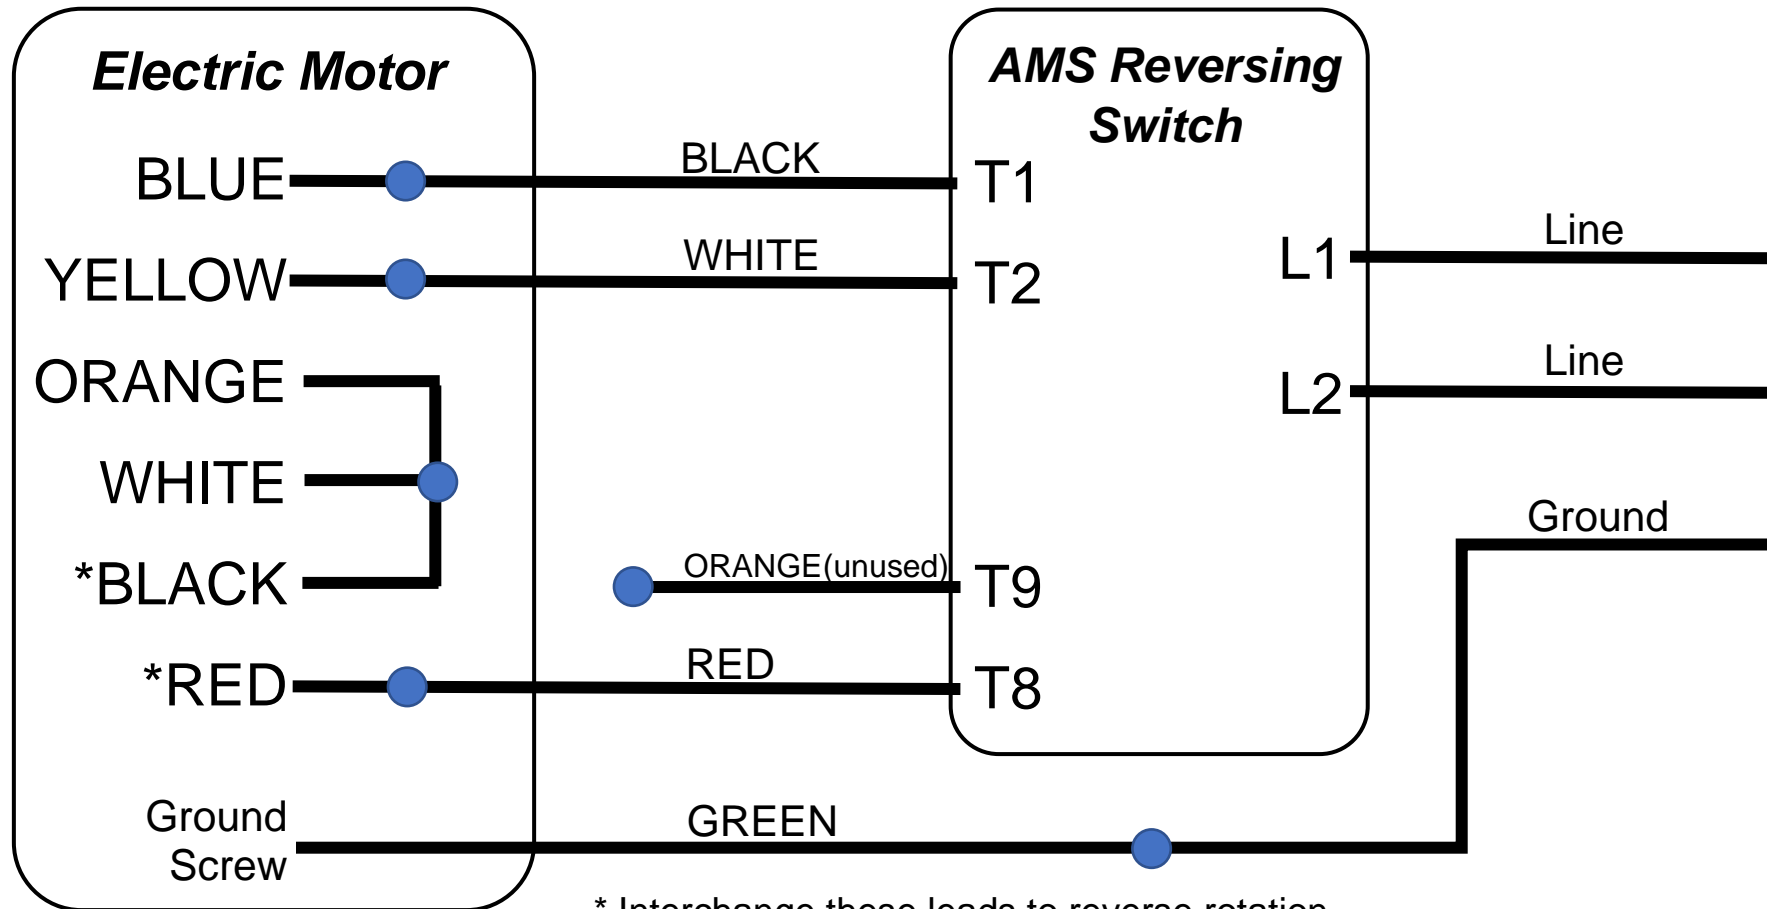

## WIRING SCHEMATIC

**Motor Type:** COLOR CODED-56

**Control Type:** AMS REVERSING SWITCH

**Power Supply:** 230V AC

\* Interchange these leads to reverse rotation