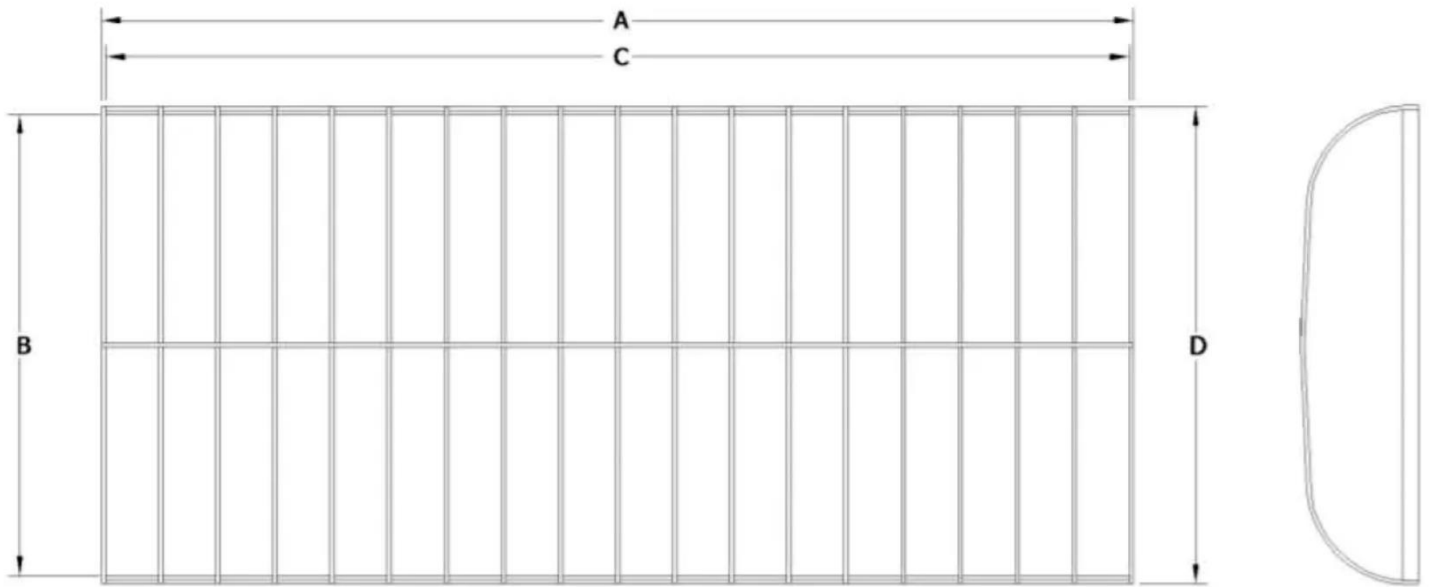

BOAT LIFT WAREHOUSE

CANOPY MEASUREMENT GUIDE FOR VIBO CANOPY COVERS

[Imperial](#) Metric

Canopy Cover Size	Overall Length "A"	Inside Width "B"	Side Rail Length "C"	Outside Width "D"
20' x 96"	20'	96"	19' 8"	102"
22' x 96"	22'	96"	21' 8"	102"
24' x 96"	24'	96"	23' 8"	102"
26' x 96"	26'	96"	25' 8"	102"
28' x 96"	28'	96"	27' 8"	102"
20' x 108"	20'	108"	19' 8"	114"
22' x 108"	22'	108"	21' 8"	114"
24' x 108"	24'	108"	23' 8"	114"
26' x 108"	26'	108"	25' 8"	114"
28' x 108"	28'	108"	27' 8"	114"
22' x 114"	22'	114"	21' 8"	120"
24' x 114"	24'	114"	23' 8"	120"
26' x 114"	26'	114"	25' 8"	120"
28' x 114"	28'	114"	27' 8"	120"
22' x 120"	22'	120"	21' 8"	126"
24' x 120"	24'	120"	23' 8"	126"
26' x 120"	26'	120"	25' 8"	126"
28' x 120"	28'	120"	27' 8"	126"

All Measurements are +/- 1 in