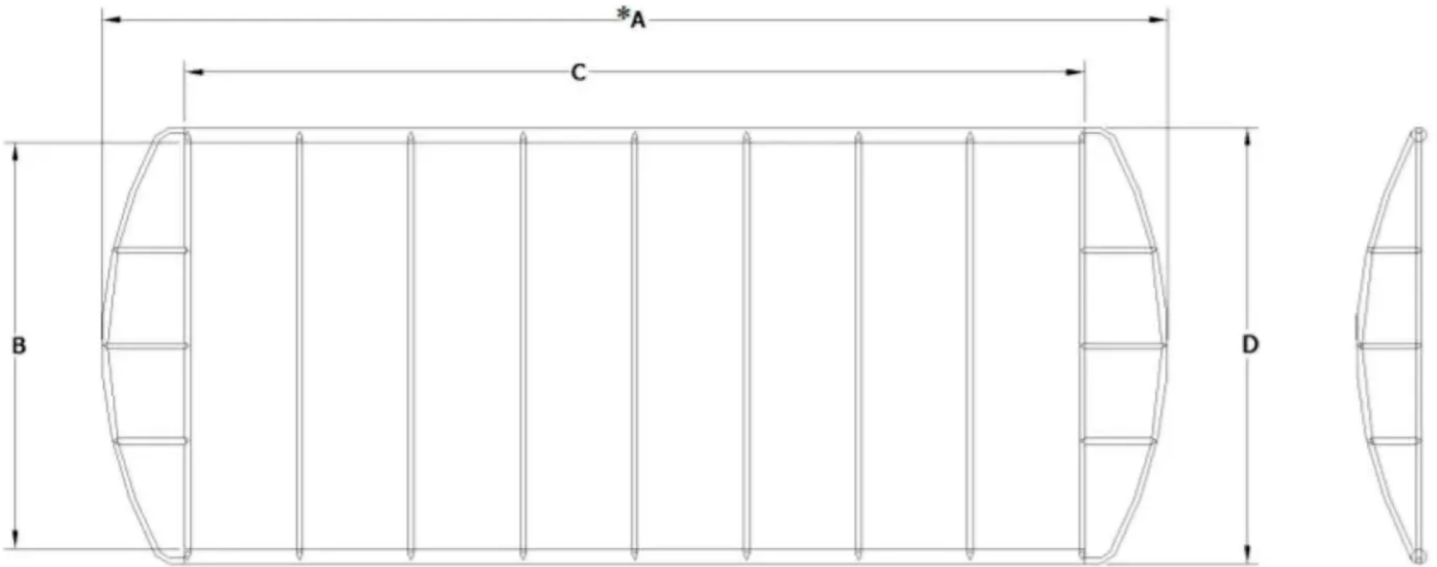

## CANOPY MEASUREMENT GUIDE FOR SHORESTATION CANOPY COVERS

[Imperial](#)   Metric

Canopy Cover Size	Inside Width "B"	Side Rail Length "C" - Could be +2ft	Outside Width "D"
24' x 108"	107.25"	22'	115.25"
26' x 108"	107.25"	24'	115.25"
22' x 120"	119.25"	20'	127.25"
24' x 120"	119.25"	22'	127.25"
26' x 120"	119.25"	24'	127.25"
28' x 120"	119.25"	26'	127.25"
30' x 120"	119.25"	28'	127.25"
26' x 132"	131.25"	24'	139.25"
30' x 132"	131.25"	28'	139.25"
34' x 132"	131.25"	32'	139.25"
36' x 144"	143.25"	34'	151.25"
40' x 144"	143.25"	38'	151.25"

All Measurements are +/- 1 in