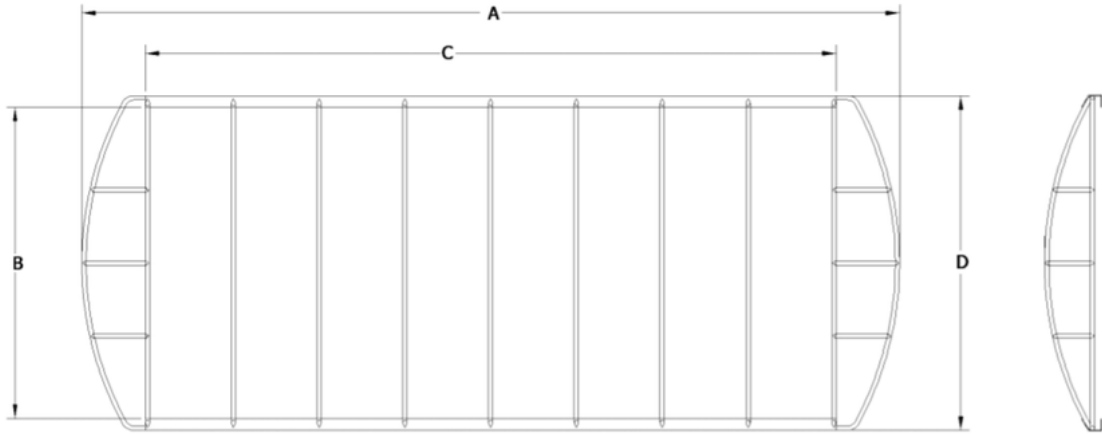

BOAT LIFT WAREHOUSE

CANOPY MEASUREMENT GUIDE FOR LAKE SHORE PRODUCTS CANOPY

ALL MEASUREMENTS +/- 1"

| Canopy Cover Size | No. OF BOWS | Inside Width "B" | Side Rail Length "C" | Outside Width "D" |
|-------------------|-------------|------------------|----------------------|-------------------|
| 18' x 100" | 5 | 99 1/4" | 16' | 107 1/4" |
| 20' x 100" | 6 | 99 1/4" | 18' | 107 1/4" |
| 22' x 108" | 7 | 107 1/4" | 20' | 115 1/4" |
| 24' x 108" | 8 | 107 1/4" | 22' | 115 1/4" |
| 26' x 108" | 9 | 107 1/4" | 24' | 115 1/4" |
| 22' x 120" | 7 | 119 1/4" | 20' | 127 1/4" |
| 24' x 120" | 8 | 119 1/4" | 22' | 127 1/4" |
| 26' x 120" | 9 | 119 1/4" | 24' | 127 1/4" |
| 28' x 120" | 10 | 119 1/4" | 26' | 127 1/4" |
| 30' x 120" | 11 | 119 1/4" | 28' | 127 1/4" |

YOUR CANOPY DIMENSIONS

A: _____ OVERALL LENGTH OF FRAME

B: _____ INSIDE WIDTH OF FRAME

C: _____ LENGTH OF SIDE RAILS
(without end caps)

D: _____ OUTSIDE WIDTH OF FRAME