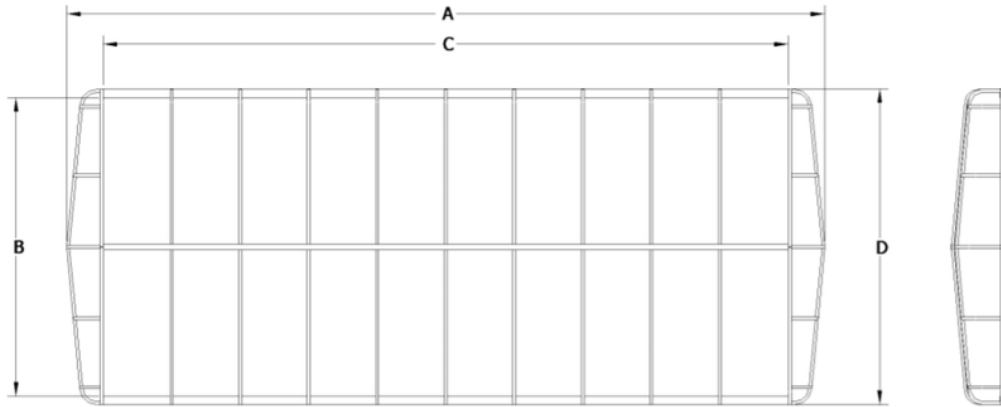

## CANOPY MEASUREMENT GUIDE FOR HEWITT FLARED FRONT CANOPY

### ALL MEASUREMENTS +/- 1"

Canopy Cover Size	Overall Length "A"	Inside Width "B"	Side Rail Length "C"	Outside Width "D"
27' x 138"	27' 3"	132"	24'	138"
29' x 138"	29' 3"	132"	26'	138"
31' x 138"	31' 3"	132"	28'	138"
33' x 138"	33' 3"	132"	30'	138"
35' x 138"	35' 3"	132"	32'	138"
37' x 138"	37' 3"	132"	34'	138"
42' x 138"	42' 3"	132"	39'	138"
45' x 138"	45' 3"	132"	42'	138"

### YOUR CANOPY DIMENSIONS

A: \_\_\_\_\_ OVERALL LENGTH OF FRAME

B: \_\_\_\_\_ INSIDE WIDTH OF FRAME

C: \_\_\_\_\_ LENGTH OF SIDE RAILS  
*(without end caps)*

D: \_\_\_\_\_ OUTSIDE WIDTH OF FRAME