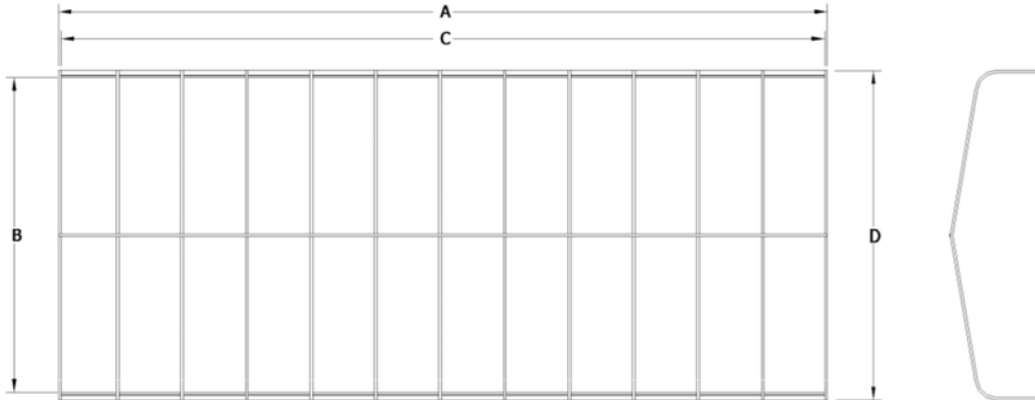

## CANOPY MEASUREMENT GUIDE FOR DOCK RITE CANOPY

### ALL MEASUREMENTS +/- 1"

Canopy Cover Size	Overall Length "A"	Inside Width "B"	Side Rail Length "C"	Outside Width "D"
12' x 64"	12'	64"	11' 10"	69"
12' x 75"	12'	75"	12'	80"
19' x 84"	19'	84"	19'	89"
21' x 96"	21'	96"	20' 10"	101"
23' x 114"	23'	114"	22' 10"	119"
26' x 114"	26'	114"	22' 10"	119"
23' x 120"	23'	120"	22' 10"	125"
26' x 120"	26'	120"	25' 10"	125"
28' x 120"	28'	120"	27' 10"	125"
30' x 120"	30'	120"	29' 10"	125"