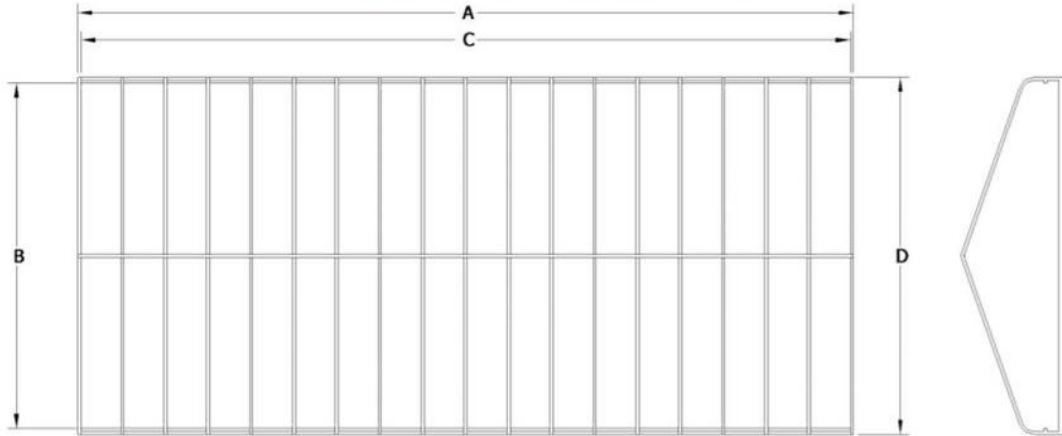

BOAT LIFT WAREHOUSE

CANOPY MEASUREMENT GUIDE FOR BEACH KING CANOPY

ALL MEASUREMENTS +/- 1"

Canopy Cover Size	Overall Length "A"	Inside Width "B"	Side Rail Length "C"	Outside Width "D"
13' x 60"	13'	60"	12' 10"	64"
13' x 72"	13'	72"	12' 10"	76"
19' x 84"	19'	84"	18' 10"	88"
19' x 96"	19'	96"	18' 10"	100"
21' x 96"	21'	96"	20' 10"	100"
19' x 114"	19'	114"	18' 10"	118"
21' x 114"	21'	114"	20' 10"	118"
23' x 114"	23'	114"	22' 10"	118"
24' x 114"	24'	114"	23' 10"	118"
26' x 114"	26'	114"	25' 10"	118"
29' x 114"	29'	114"	28' 10"	118"
13' x 120"	13'	120"	12' 10"	128"
23' x 120"	23'	120"	22' 10"	128"
24' x 120"	24'	120"	23' 10"	128"
26' x 120"	26'	120"	25' 10"	128"
29' x 120"	29'	120"	28' 10"	128"
32' x 120"	32'	120"	31' 10"	128"
29' x 144"	29'	140"	28' 10"	144"

YOUR CANOPY DIMENSIONS

- A: _____ OVERALL LENGTH OF FRAME
 B: _____ INSIDE WIDTH OF FRAME
 C: _____ LENGTH OF SIDE RAILS
 (without end caps)
 D: _____ OUTSIDE WIDTH OF FRAME