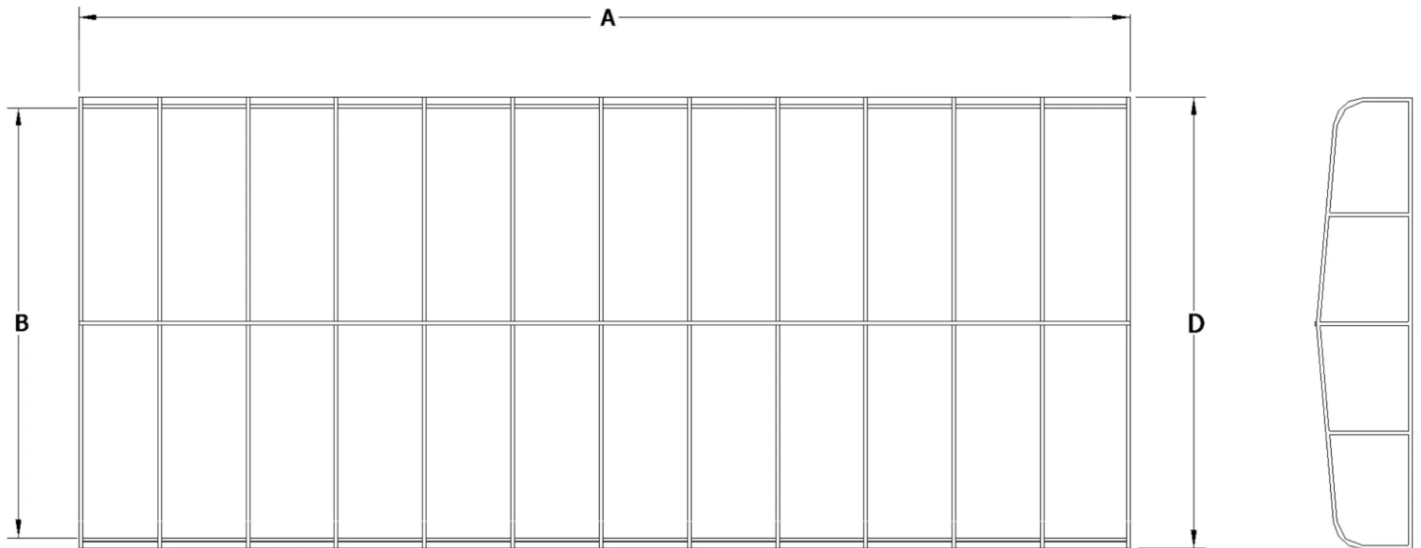

BOAT LIFT WAREHOUSE

CANOPY MEASUREMENT GUIDE FOR RGC CANOPY COVERS

[Imperial](#) Metric

Canopy Cover Size	Overall Length "A"	Inside Width "B"	Outside Width "D"
21' x 108"	20' 9"	108" $\frac{3}{8}$	112" $\frac{3}{8}$
24' x 108"	23' 9"	108" $\frac{3}{8}$	112" $\frac{3}{8}$
26' x 108"	25' 9"	108" $\frac{3}{8}$	112" $\frac{3}{8}$
28' x 108"	28' 3"	108" $\frac{3}{8}$	112" $\frac{3}{8}$
30' x 108"	30' 3"	108" $\frac{3}{8}$	112" $\frac{3}{8}$
32' x 108"	32' 3"	108" $\frac{3}{8}$	112" $\frac{3}{8}$
24' x 116"	23' 9"	116"	120"
26' x 116"	25' 9"	116"	120"
28' x 116"	28' 3"	116"	120"
30' x 116"	30' 3"	116"	120"
32' x 116"	32' 3"	116"	120"
24' x 124"	23' 9"	124"	128"
26' x 124"	25' 9"	124"	128"
28' x 124"	28' 3"	124"	128"
30' x 124"	30' 3"	124"	128"

STANDARD VALANCE: 12" VALANCE. PEAK HEIGHT WILL BE 28".

All Measurements are +/- 1 in